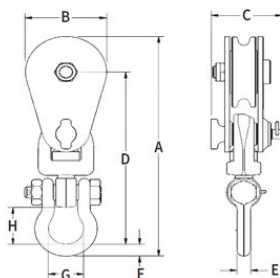

Snatch Block McKissick 419 with Shackle - Light Champion

Product information

The McKissick snatch block 419 Light Champion from Crosby is a snatch block fitted with a shackle. Available from WLL 2 tons up to 15 tons. Can be delivered with bronze bushing (BB) and from WLL 8 T also with roller bearing (RB).

[... Read more](#)

Material: Forged steel.

Marking: CE-marked

Safety factor: 4:1

Snatch Block McKissick 419 with Shackle - Light Champion

Blueprint

Technical data

Part code	Code	Rope Ø range mm	WLL ton	Sheave dia mm	Bearing	A mm	B mm	C mm	D mm	E mm	F mm	G, mm	H, mm	Weight kg
16.15109091	419	8-10	2	76	BB	235	76	67	185	13	13	34	40	2.3
16.15109037	419 w/eye	8-10	2	76	BB	220	76	67	168	14	14	35	35	1.8
16.15109064	419	10-13	4	114	BB	340	108	79	268	16	18	43	51	5.4
16.15109126	419	16-19	8	152	BB	481	152	106	373	32	32	76	88	12.7
16.15109153	419	16-19	8	152	RB	481	152	106	373	32	32	76	88	12.7
16.15109224	419	16-19	8	203	BB	533	206	106	398	32	32	76	88	15
16.15109251	419	16-19	8	203	RB	533	206	106	398	32	32	76	88	15
16.15109322	419	16-19	8	254	BB	586	257	106	425	32	32	76	88	19.5
16.15109359	419	16-19	8	254	RB	586	257	106	425	32	32	76	88	19.5
16.15202961	419	16-19	8	305	BB	657	308	106	471	32	32	76	88	24.9
16.15109457	419	16-19	8	305	RB	657	308	106	471	32	32	76	88	24.9
16.15109420	419	16-19	8	356	BB	695	359	106	484	32	32	76	88	30.4
16.15109607	419	19-22	15	406	BB	806	409	129	559	38	44	79	79	59
16.15109625	419	19-22	15	406	RB	806	409	129	559	38	44	79	79	59
16.15109643	419	22-26	15	457	BB	841	460	129	565	38	44	79	79	72.1
16.15109661	419	22-26	15	457	RB	841	460	129	565	38	44	79	79	72.1