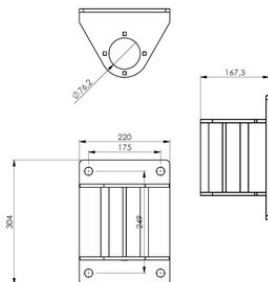

### Technical data

Part code	Code	Weight kg
77001842	WSSD316	7.6