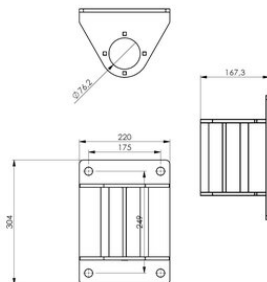

Wall Socket for Swivel Davit Crane, Stainless Steel

Product information

Wall socket in stainless steel 316. Suitable for Gebuwin Davit Crane SD125, SD250, SD500 and SD501 models.

... [Read more](#)

Material: Stainless steel AISI 316

Wall Socket for Swivel Davit Crane, Stainless Steel

Blueprint

Technical data

Part code	Code	Weight kg
77001842	WSSD316	7.6