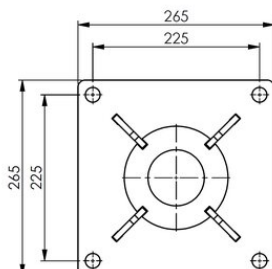

### Technical data

Weight  
kg

8.5