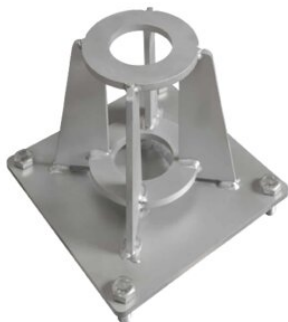

Floor Socket for Gebuwin Swivel Davit Cranes, Zinc Plated

Product information

Floor socket with zinc plating, suitable for Gebuwin Swivel Davit cranes SD.

... [Read more](#)

Material: Steel
Finish: Galvanized

Floor Socket for Gebuwin Swivel Davit Cranes, Zinc Plated

Blueprint

Technical data

Weight
kg

8.5