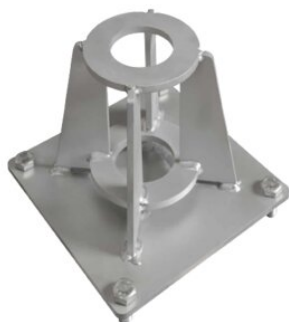

Floor Socket for Gebuwin Swivel Davit Cranes, Zinc Plated

Product information

Floor socket with zinc plating, suitable for Gebuwin Swivel Davit cranes SD.

... [Read more](#)

Material: Steel
Finish: Galvanized

Floor Socket for Gebuwin Swivel Davit Cranes, Zinc Plated

Blueprint

Technical data

Weight
kg

8.5