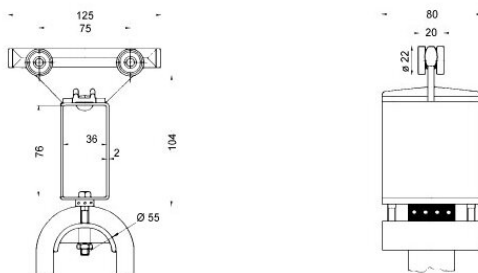

**Standard trolleys:**

- End clamp AVK150
- Flat cable trolley KVK150
- Flat cable towing trolley MVK150

**Cable weight:** max. 20 kg.

**Cable dimensions:** max. 58x20 mm.

... [Read more](#)

---

**Material:** steel mounting plate and cable carrier