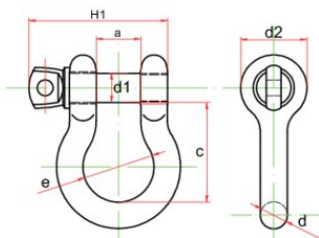

Marking: According to standard, POWERTEX (PT or PTEX) , WLL, CE, size, grade and batch number.

Temperature range: -40°C up to +200°C

Finish: Up to 3/8", matt black powder painted 1/2" and up, matt black electro galvanized

Standard: EN 13889, AS 2741, ASME B30.26

Safety factor: 6:1

Grade: 6

Bow Shackle POWERTEX PBSP Blackline

Blueprint

Technical data

Part code	Code	WLL	Size inch	a* mm	c* mm	d mm	d1 mm	d2 mm	e mm	H1 mm	Weight
11.31PBSP00050BK	1332	0.5	1/4	13	29	6.5	8	17.5	20	38	0.048
11.31PBSP00075BK	1333	0.75	5/16	13.5	31	8	9.5	21	21.5	42.5	0.082
11.31PBSP00100BK	1334	1	3/8	17	36.5	10	11.2	25	26.2	51.5	0.15
11.31PBSP00200BK	1336	2	1/2	20.6	47.75	12.7	15.8	30.5	33.3	67	0.3
11.31PBSP00325BK	1337	3.25	5/8	27	60	16	19	40	43	85	0.65
11.31PBSP00475BK	1338	4.75	3/4	32	71.5	19	22	48	51	98.5	1.01