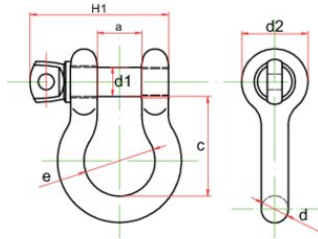

Marking: According to standard, POWERTEX (PT or PTEX) , WLL, CE, size, grade and batch number.

Temperature range: -40°C up to +200°C

Finish: Up to 3/8", matt black powder painted 1/2" and up, matt black electro galvanized

Standard: EN 13889, AS 2741, ASME B30.26

Safety factor: 6:1

Grade: 6

Bow Shackle POWERTEX PBSP Blackline

Blueprint

Technical data

Part code	Code	WLL	Size inch	a* mm	c* mm	d mm	d1 mm	d2 mm	e mm	H1 mm	Weight
11.31PBSP00050BK	1332	0.5	1/4	13	29	6.5	8	17.5	20	38	0.048
11.31PBSP00075BK	1333	0.75	5/16	13.5	31	8	9.5	21	21.5	42.5	0.082
11.31PBSP00100BK	1334	1	3/8	17	36.5	10	11.2	25	26.2	51.5	0.15
11.31PBSP00200BK	1336	2	1/2	20.6	47.75	12.7	15.8	30.5	33.3	67	0.3
11.31PBSP00325BK	1337	3.25	5/8	27	60	16	19	40	43	85	0.65
11.31PBSP00475BK	1338	4.75	3/4	32	71.5	19	22	48	51	98.5	1.01