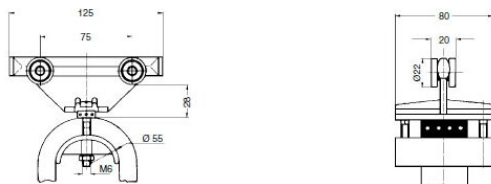

Standard trolleys:

- End clamp AVK150
- Flat cable trolley KVK150
- Flat cable towing trolley MVK150

Cable weight: max. 20 kg.

Cable dimensions: max. 58x20 mm.

... [Read more](#)

Material: aluminium frame and galvanised steel cable carrier

Temperature range: -5° C t/m + 105° C

Aluminium flat cable trolley KVK150

Blueprint

Technical data

Code	Weight kg
KVK150	0.259