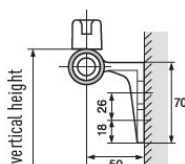

Available in 3 Types:

1. **Comfortstep Trec LH** (ladder width 380 mm)
Screwed tread with padded front edge.
Base length = vertical height of the guide rail \times 0.404
2. **Saferstep Trec LH** (ladder width 420 mm)
Edge-formed tread with ZARGES Safer Step Technology.
Base length = vertical height of the guide rail \times 0.364
3. **Stella Trec LH** (ladder width 490 mm)
edge-formed wide rung.
Base length = vertical height of the guide rail \times 0.268

A4: 99.XX41457 Aluminium alloy bracket with stop on the left.

Rail systems: One intermediate bracket is required for every approx. 1.00 m of tubina. [... Read more](#)

Material: Aluminium

Marking: According to standard

Finish: anodised

Standard: EN 131 Cat. Professional

Note: Max. load 150 kg.

Trec LH Mobile shelf ladder

Blueprint

Technical data

Part code	Type	number of treads	from/to maximum vertical hook-on height m	no. of rungs
99.XX0041412	1: Comfortstep Trec LH	6	1.84–2.08	-
99.XX0041413	1: Comfortstep Trec LH	7	2.09–2.33	-
99.XX0041414	1: Comfortstep Trec LH	8	2.34–2.58	-
99.XX0041415	1: Comfortstep Trec LH	9	2.59–2.83	-
99.XX0041416	1: Comfortstep Trec LH	10	2.84–3.08	-
99.XX1141356	2: Saferstep Trec LH	6	1.67–2.16	-
99.XX1141358	2: Saferstep Trec LH	8	2.17–2.67	-
99.XX1141360	2: Saferstep Trec LH	10	2.68–3.20	-
99.XX1141362	2: Saferstep Trec LH	12	3.21–3.72	-
99.XX1141364	2: Saferstep Trec LH	14	3.73–4.25	-
99.XX1141511	3: Stella Trec LH	-	1.73-2.26	6
99.XX1141512	3: Stella Trec LH	-	2.27-2.80	8
99.XX1141513	3: Stella Trec LH	-	2.81-3.34	10
99.XX1141514	3: Stella Trec LH	-	3.35-3.88	12
99.XX1141515	3: Stella Trec LH	-	3.89-4.42	14
99.XX0040370.	A1	-	-	-
99.XX0041457.	A2	-	-	-
99.XX0041458.	A3 mm	-	-	-
99.XX0041459.	A4 mm	-	-	-