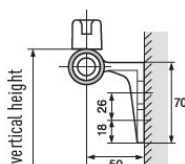

**A4:** 99.XX41457 Aluminium alloy bracket with stop on the left.

Rail systems: One intermediate bracket is required for every approx. 1.00 m of tubina. [... Read more](#)

**Material:** Aluminium

**Marking:** According to standard