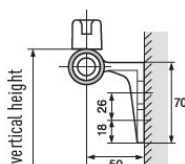

Available in 3 Types:

1. **Comfortstep Trec LH** (ladder width 380 mm)
Screwed tread with padded front edge.
Base length = vertical height of the guide rail \times 0.404
2. **Saferstep Trec LH** (ladder width 420 mm)
Edge-formed tread with ZARGES Safer Step Technology.
Base length = vertical height of the guide rail \times 0.364
3. **Stella Trec LH** (ladder width 490 mm)
edge-formed wide rung.
Base length = vertical height of the guide rail \times 0.268

A4: 99.XX41457 Aluminium alloy bracket with stop on the left.

Rail systems: One intermediate bracket is required for every approx. 1.00 m of tubina. [... Read more](#)

Material: Aluminium

Marking: According to standard

Finish: anodised

Standard: EN 131 Cat. Professional

Note: Max. load 150 kg.

Trec LH Mobile shelf ladder

Blueprint

Technical data

Part code	Type	number of treads	from/to maximum vertical hook-on height m	no. of rungs
99.XX0041412	1: Comfortstep Trec LH	6	1.84–2.08	-
99.XX0041413	1: Comfortstep Trec LH	7	2.09–2.33	-
99.XX0041414	1: Comfortstep Trec LH	8	2.34–2.58	-
99.XX0041415	1: Comfortstep Trec LH	9	2.59–2.83	-
99.XX0041416	1: Comfortstep Trec LH	10	2.84–3.08	-
99.XX1141356	2: Saferstep Trec LH	6	1.67–2.16	-
99.XX1141358	2: Saferstep Trec LH	8	2.17–2.67	-
99.XX1141360	2: Saferstep Trec LH	10	2.68–3.20	-
99.XX1141362	2: Saferstep Trec LH	12	3.21–3.72	-
99.XX1141364	2: Saferstep Trec LH	14	3.73–4.25	-
99.XX1141511	3: Stella Trec LH	-	1.73-2.26	6
99.XX1141512	3: Stella Trec LH	-	2.27-2.80	8
99.XX1141513	3: Stella Trec LH	-	2.81-3.34	10
99.XX1141514	3: Stella Trec LH	-	3.35-3.88	12
99.XX1141515	3: Stella Trec LH	-	3.89-4.42	14
99.XX0040370.	A1	-	-	-
99.XX0041457.	A2 mm	-	-	-
99.XX0041458.	A3 mm	-	-	-
99.XX0041459.	A4 mm	-	-	-