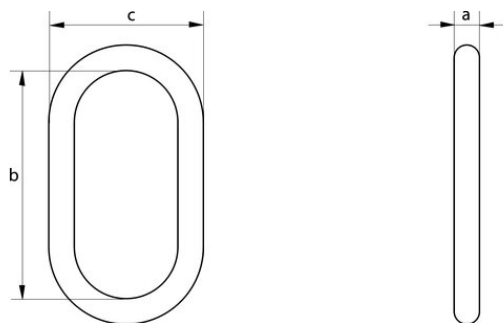

### Product information

Long link chain, commercial quality.

Certification on request: 2.1

... [Read more](#)

---

**Material:** mild steel

**Marking:** According to standard

**Finish:** electro-galvanized

### Technical data

Chain diameter mm	a mm	b mm mm	c mm	Weight kg
3	3	26	13	0.14
4	4	32	16	0.27
5	5	36	20	0.43
6	6	42	24	0.63
7	7	48	28	0.86
8	8	54	32	1.1
10	10	66	40	1.75
13	13	82	50	2.95
16	16	100	60	4.45
20	20	125	75	7