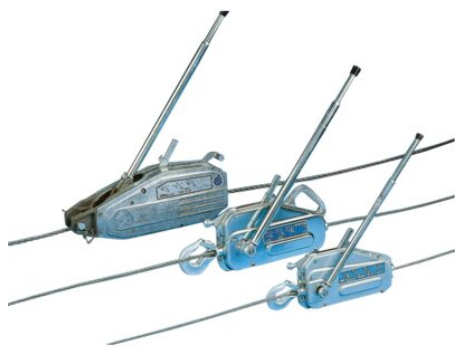

## Pulling and Lifting Hoist, TIRFOR® TU

---

### Product information

Portable hoist to lift and pull loads, for utilisation in numerous configurations with long cable lengths.

- Low weight - quick installation
- No limitation in terms of cable length
- Manageable, light-weight, robust, powerful
- Increase load capacity with deflection sheaves
- Overload protection
- Precise load placement within millimetres