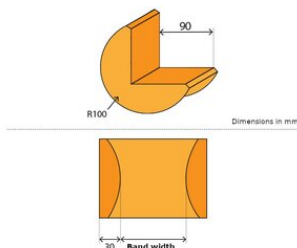

STOBIFORM Corner Protection KW

Blueprint

Technical data

Part code	Code	Band width mm	Number of Magnets	Weight kg
8025KW100	Stobiform KW100	100	0	1.1
8025KW125	Stobiform KW125	125	0	1.3
8025KW150	Stobiform KW150	150	0	1.5
8025KW200	Stobiform KW200	200	0	2.1
8025KW025	Stobiform KW25	25	0	0.6
8025KW300	Stobiform KW300	300	0	2.8
8025KW040	Stobiform KW40	40	0	0.7
8025KW065	Stobiform KW65	65	0	0.8
8025KW075	Stobiform KW75	75	0	0.9
8025KWM100	Stobiform KWM100	100	4	1.6
8025KWM150	Stobiform KWM125	125	4	1.5
8025KWM125	Stobiform KWM150	150	4	1.9
8025KWM200	Stobiform KWM200	200	6	2.6
8025KWM025	Stobiform KWM25	25	2	0.7
8025KWM300	Stobiform KWM300	300	8	3.5
8025KWM040	Stobiform KWM40	40	2	0.8
8025KWM065	Stobiform KWM65	65	2	1
8025KWM075	Stobiform KWM75	75	4	1.2